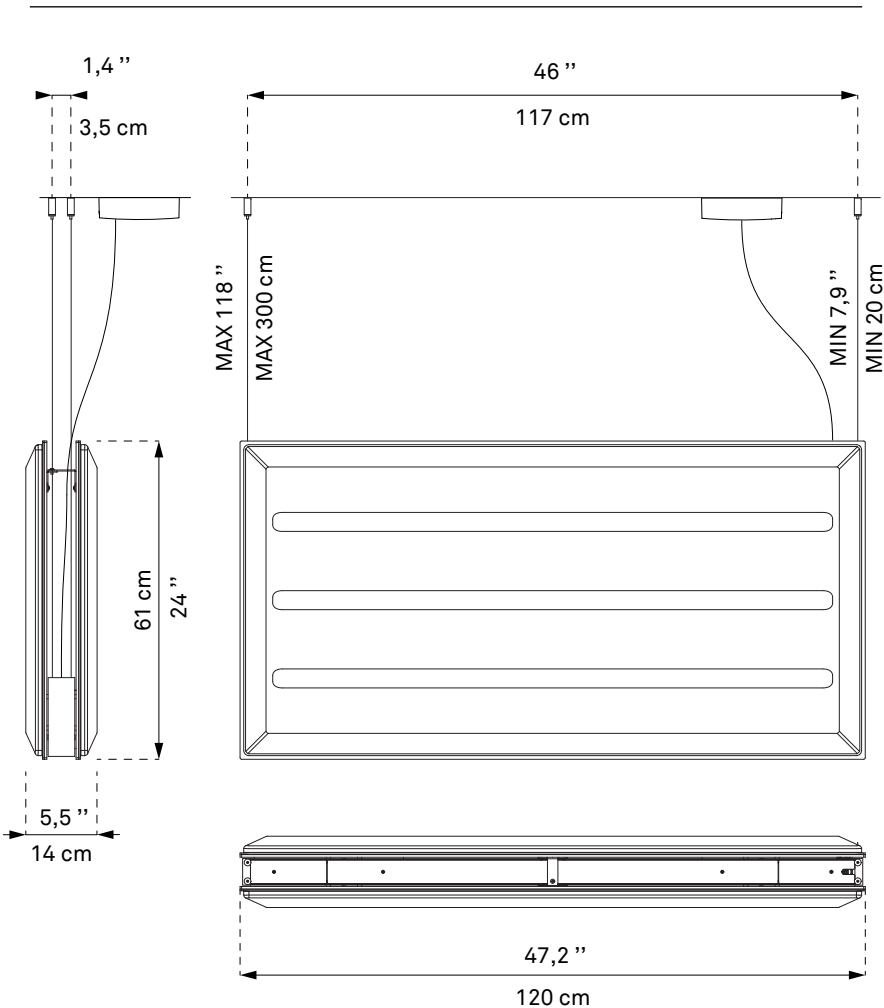

D93/5

x4

x2

x1

x16

x4

x1

D93/1

kg 16 kg

lb 35,3 lb

LUCEPLAN 7

D93SDIC

D93/8

x4

+

x4

+

x4

x4

x16

+

D93/3

+

kg 16 kg