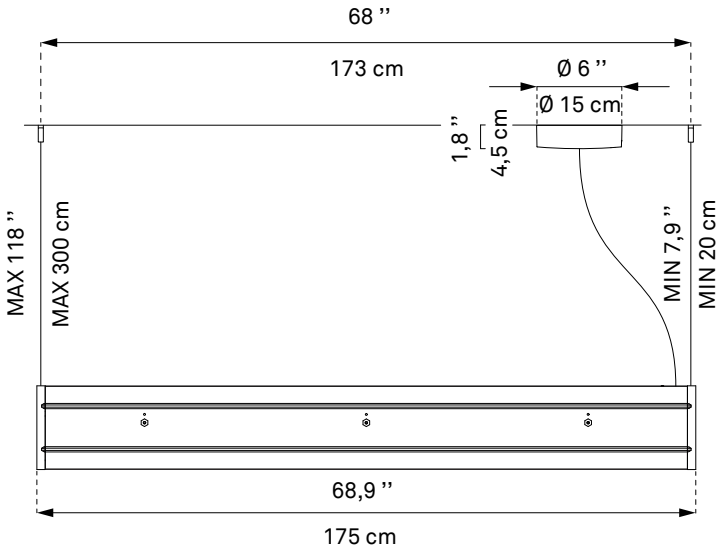

+

x4

x4

x16

+

D93/3

+

kg 16 kg

lb 35,3 lb

LUCEPLAN 9

D93SDDL
D93SDIL

D93/3

D93/7

x6

x1

x1