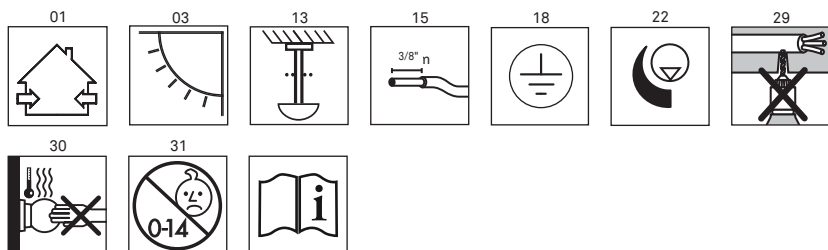

DIADE

design Monica Armani

**LUCE
PLAN**

D93

D93SDDC
D93SDIC

X2

X1

X1