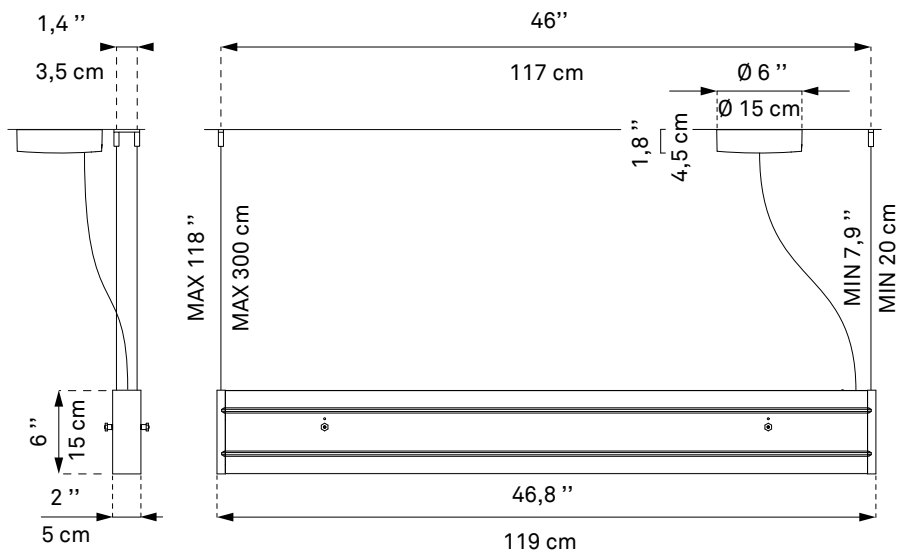

DIADE

design Monica Armani

**LUCE
PLAN**

D93

D93SDDC
D93SDIC

X2

X1

X1

D93/1

D93/5

x4

x1

x1

x16

x1

x4

+

x4

x4

x16

+

D93/3

+

kg 16 kg