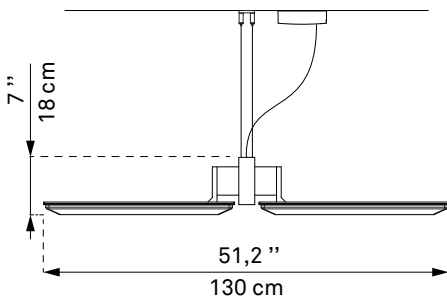

+

x4

x4

x16

+

D93/3

+

kg 16 kg

lb 35,3 lb

LUCEPLAN 9

D93SDDL
D93SDIL

D93/3

D93/7

x6

x1

x1